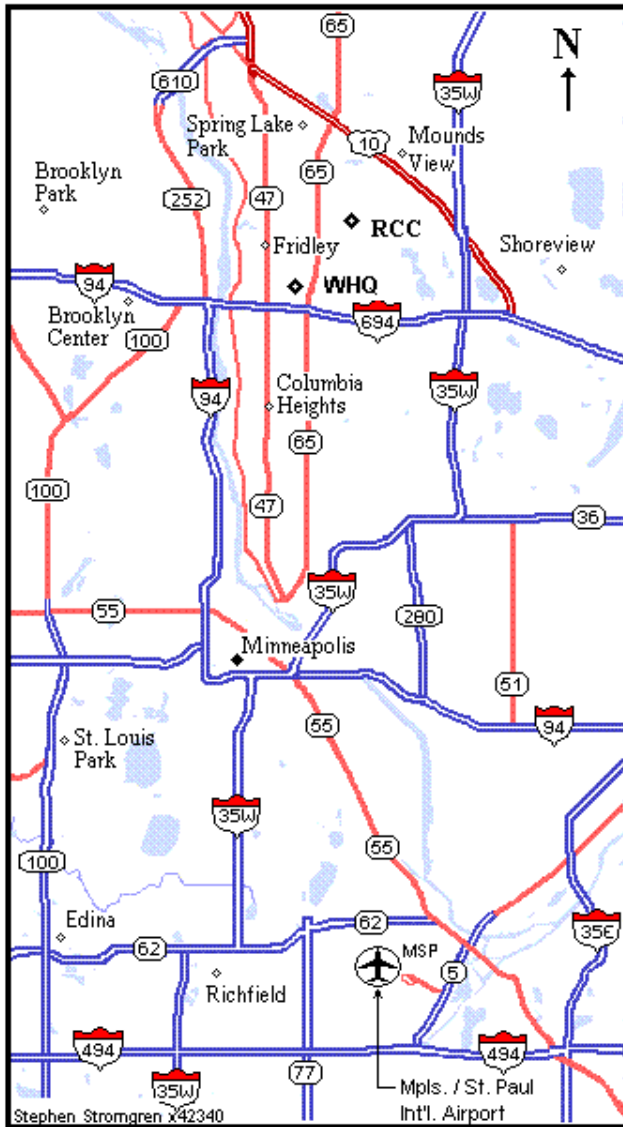

Medtronic Rice Creek West Campus

Stephen Stromgren X42340

Minneapolis Airport to World HQ and Rice Creek

Exit the airport on Airport Road (East bound).
 Take the Hwy. 55 West / Mendota Bridge exit.
 Continue to follow Hwy. 55 West, towards Minneapolis.
 Hwy. 55 will merge into Hwy. 62
 Follow Hwy. 62 to I-35W North.
 At the I-694 exit, take the West bound lane.
 Go West on I-694 to Hwy. 65 / Central Ave. North exit.
 Follow the diagram above to either the WHQ or Rice Creek campuses.