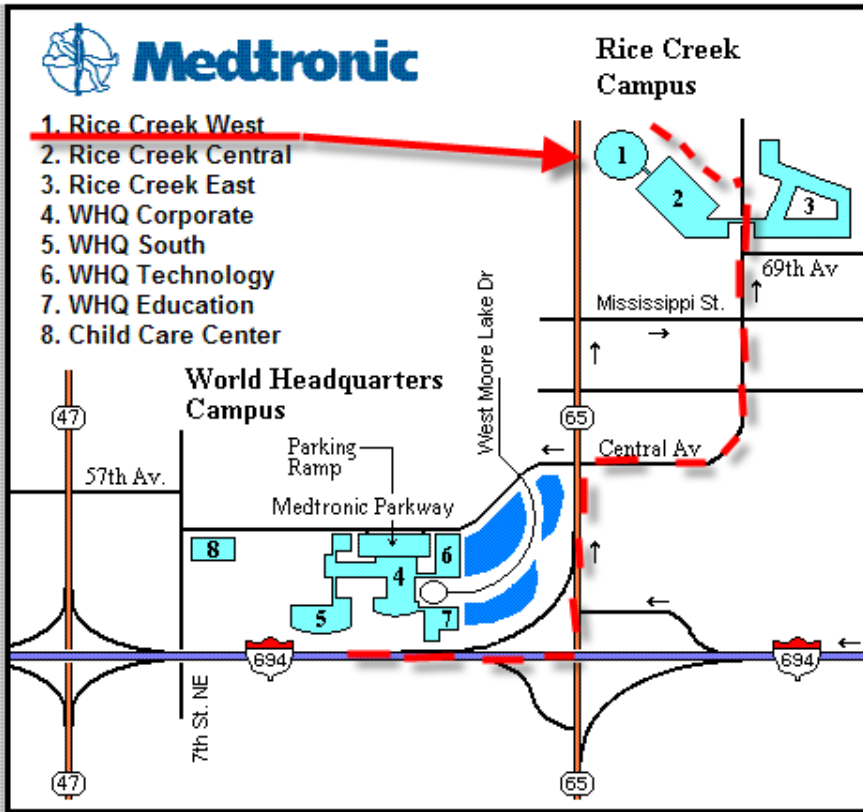

Medtronic Rice Creek West Campus

Stephen Stromgren X42340

Minneapolis Airport to World HQ and Rice Creek

Exit the airport on Airport Road (East bound).
 Take the Hwy. 55 West / Mendota Bridge exit.
 Continue to follow Hwy. 55 West, towards Minneapolis.
 Hwy. 55 will merge into Hwy. 62
 Follow Hwy. 62 to I-35W North.
 At the I-694 exit, take the West bound lane.
 Go West on I-694 to Hwy. 65 / Central Ave. North exit.
 Follow the diagram above to either the WHQ or Rice Creek campuses.